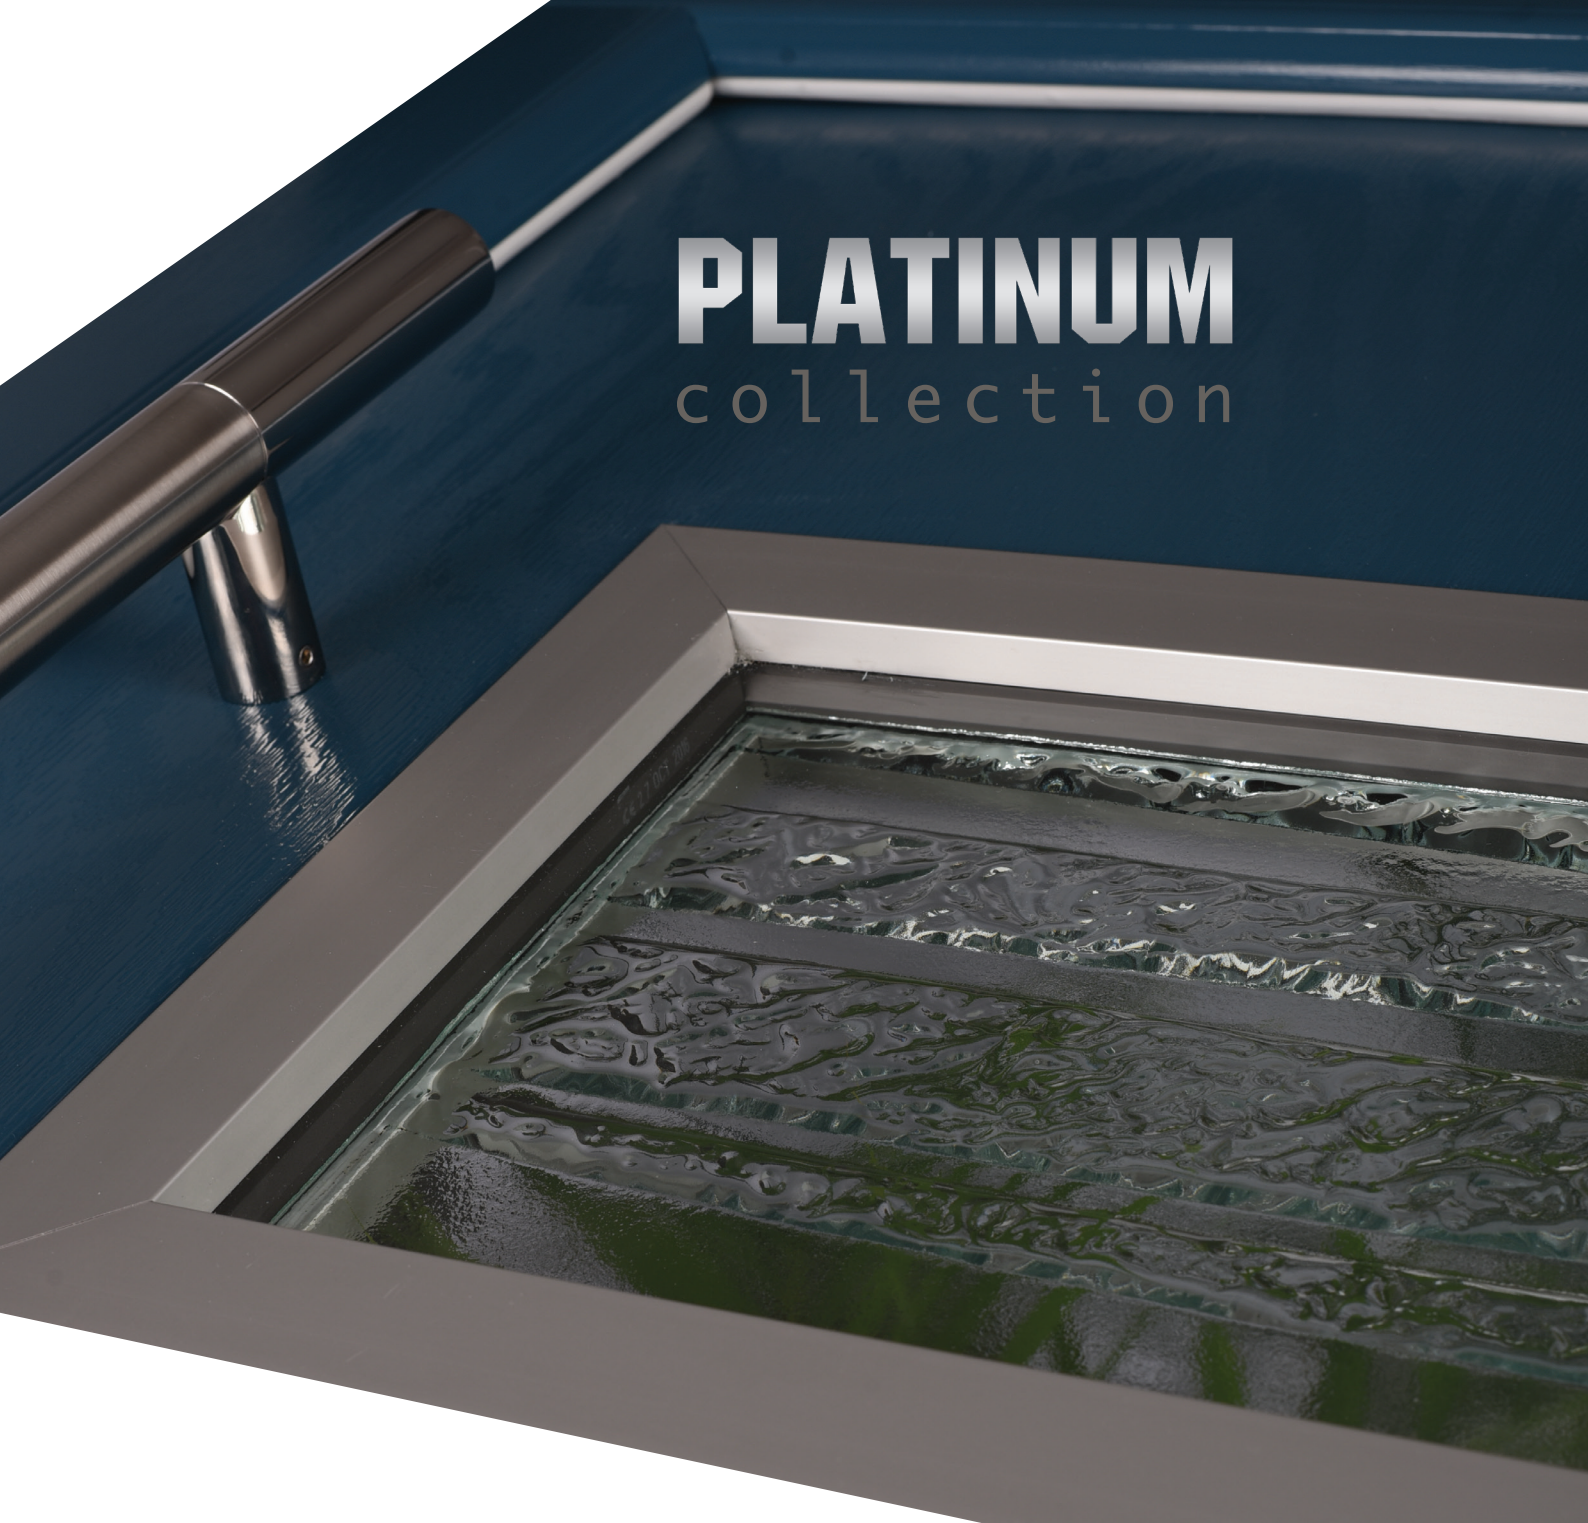

PLATINUM

collection

Contemporary Glazing

MADISON

ONE WORLD

HUDSON

PLAZA

HEARST TOWER

SKYLINE

LIBERTY

LEXINGTON

ST PAULS

WALDORF

PLAZA SIDE

The platinum collection incorporates a revolutionary new glazing system. The anodized glazing cassettes offer an attractive and functional alternative to plastic or ABS Systems. Unlike current plant on metal plates that are decorative only the cassette is manufactured with anodized covers that are hard wearing and create a contemporary look to your door.

PLATINUM collection

Introducing the DDA
now available on all
Manhattan style doors.